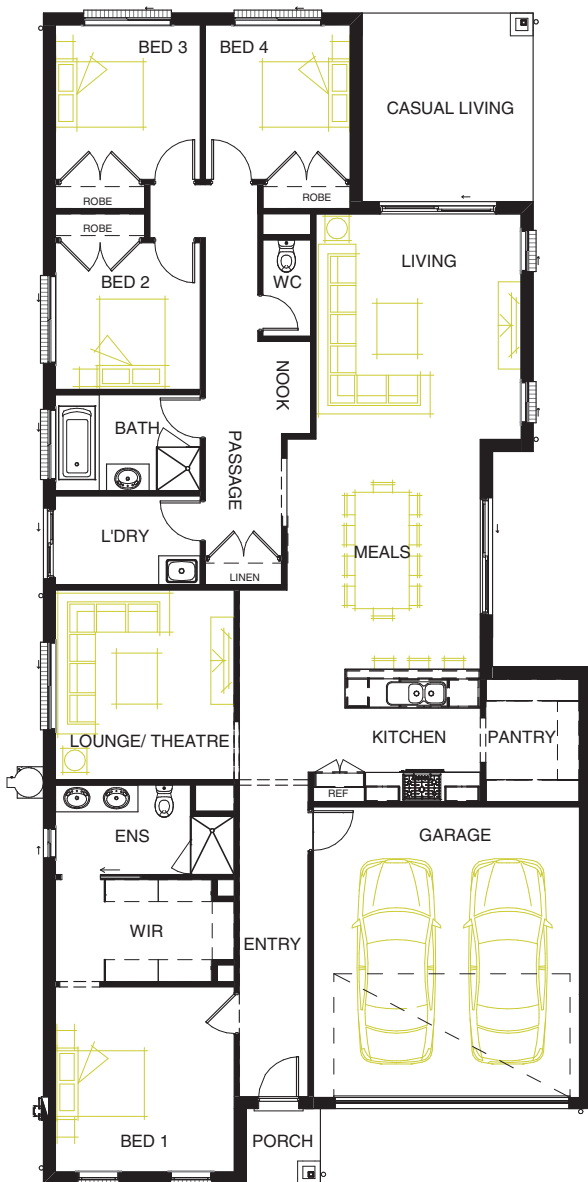

**LONG
ISLAND
HOMES**

TRIBECA 260

LIVING AREAS

Living:	4670 mm x 4250 mm
Meals:	4440 mm x 4010 mm
Lounge:	3930 mm x 3700 mm
Casual Living:	3890 mm x 3060 mm

BEDROOMS

Bedroom 1:	3830 mm x 3700 mm
Bedroom 2:	3040 mm x 3000 mm
Bedroom 3:	3200 mm x 3000 mm
Bedroom 4:	3200 mm x 3000 mm

DIMENSIONS

External Length:	24.14 m
External Width:	11.30 m
Min Block Width:	12.50 m
Min Block Length:	31.00 m
Total:	244.21 sqm/26.29 sqs

Phone: 1800 604 011
www.longislandhomes.com.au