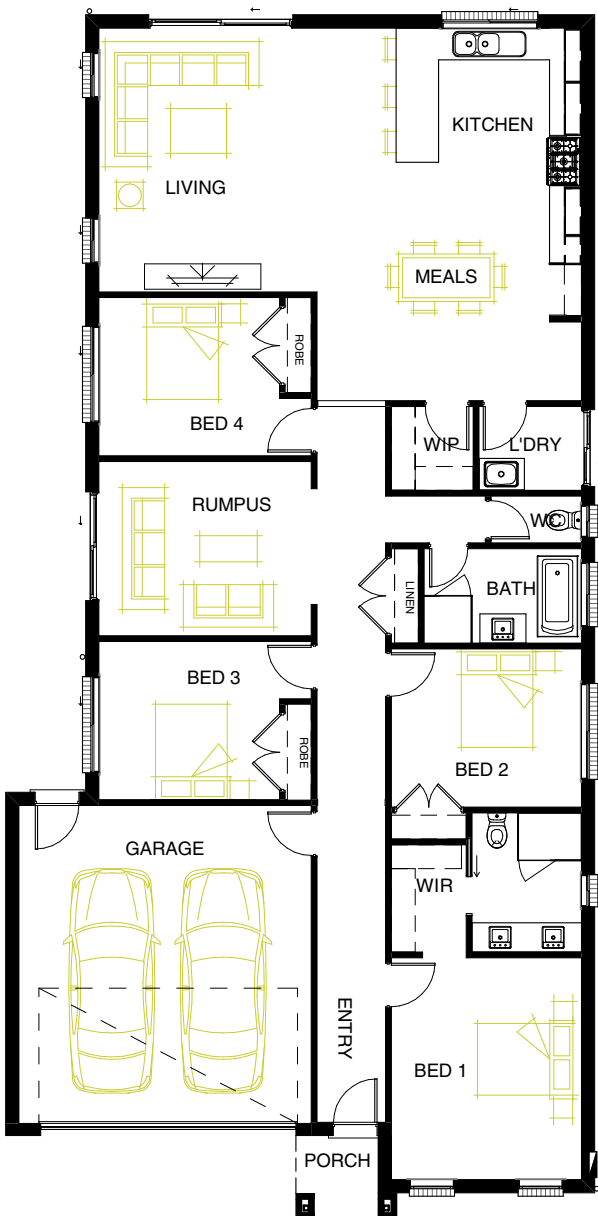

**LONG
ISLAND
HOMES**

SHREENA 240

LIVING AREAS

Kitchen/Meals:	5450 mm x 5000 mm
Living:	4990 mm x 3420 mm
Rumpus:	3300 mm x 4020 mm

BEDROOMS

Bedroom 1:	4200 mm x 3600 mm
Bedroom 2:	3000 mm x 3600 mm
Bedroom 3:	3000 mm x 4020 mm
Bedroom 4:	3000 mm x 4020 mm

DIMENSIONS

External Width:	11.10 m
External Length:	22.68 m
Min Block Width:	12.50 m
Min Block Length:	29.68 m
Total:	219.30 sqm/23.61 sqs

Phone: 1800 604 011
www.longislandhomes.com.au