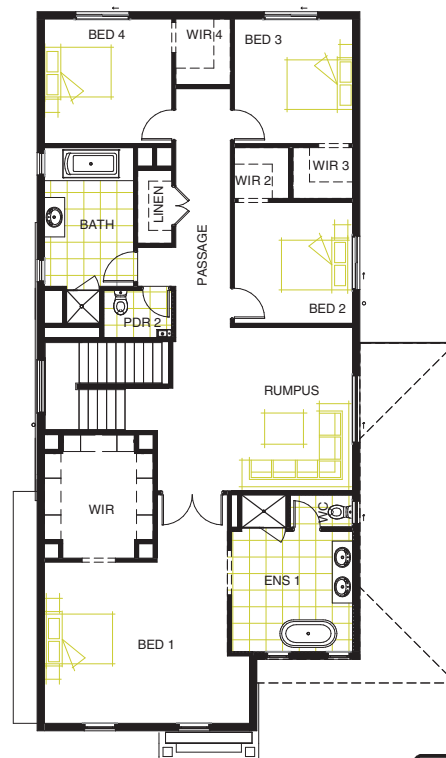

# NEWPORT 390

## LIVING AREAS

Living: 5040 mm x 8390 mm  
 Theatre: 3540 mm x 4790 mm  
 Casual Living: 3630 mm x 3600 mm  
 Rumpus: 4460 mm x 3230 mm

## BEDROOMS

Bedroom 1: 5590 mm x 6230 mm  
 Bedroom 2: 3300 mm x 3230 mm  
 Bedroom 3: 3400 mm x 3230 mm  
 Bedroom 4: 3400 mm x 3480 mm

## DIMENSIONS

External Length: 20.39 m  
 External Width: 12.02 m  
 Min Block Width: 13.22 m  
 Total: 365.71 sqm/39.37 sqs

Phone: 1800 604 011  
[www.longislandhomes.com.au](http://www.longislandhomes.com.au)