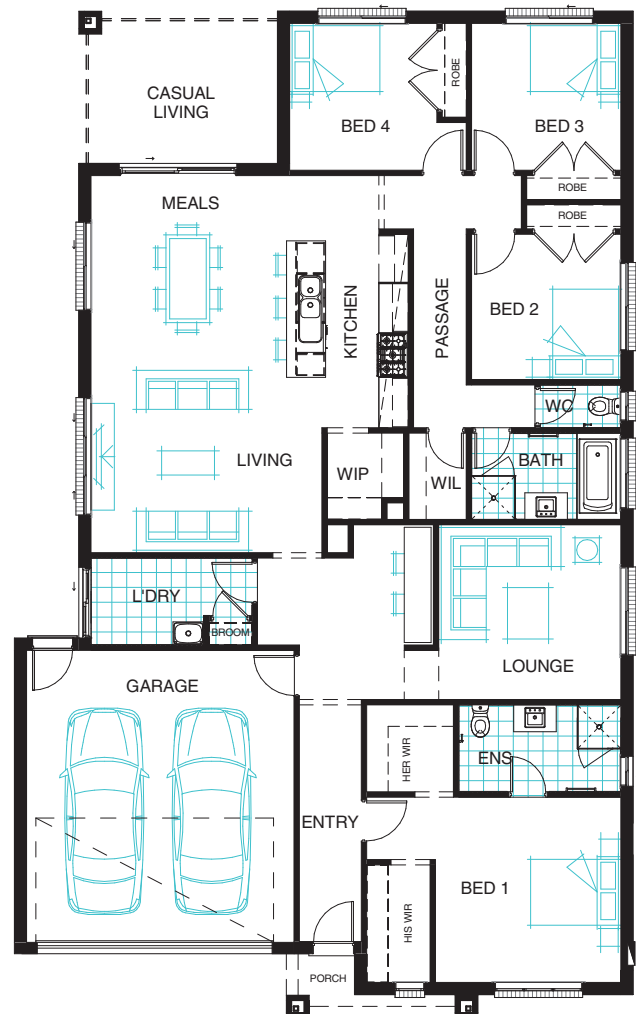

MONTANA 250

LIVING AREAS

Living/Meals:	7750 mm x 4750 mm
Lounge:	3600 mm x 3750 mm
Casual Living:	2670 mm x 4070 mm

BEDROOMS

Bedroom 1:	3820 mm x 3820 mm
Bedroom 2:	3000 mm x 3080 mm
Bedroom 3:	3030 mm x 3080 mm
Bedroom 4:	3030 mm x 3640 mm

DIMENSIONS

External Length:	20.64 m
External Width:	12.68 m
Min Block Width:	14.00 m
Min Block Length:	27.64 m
Total:	235.87 sqm/25.39 sqs

Phone: 1800 604 011
www.longislandhomes.com.au