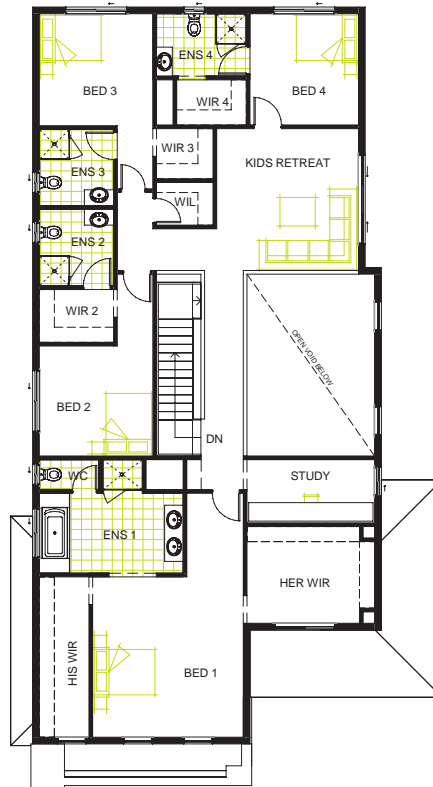

## LIVING AREAS

Living: 6280 mm x 5400 mm  
 Meals: 4630 mm x 6710 mm  
 Theatre: 4130 mm x 4260 mm  
 Casual Living: 3120 mm x 6770 mm

## BEDROOMS

Bedroom 1: 7280 mm x 4500 mm  
 Bedroom 2: 3290 mm x 3400 mm  
 Bedroom 3: 5230 mm x 3400 mm  
 Bedroom 4: 3350 mm x 3250 mm  
 Guest Bedroom: 3640 mm x 3400 mm

## DIMENSIONS

External Length: 23.37 m  
 External Width: 12.84 m  
 Min Block Width: 14.00 m  
 Total: 455.64 sqm/49.05 sqs

**Phone: 1800 604 011**  
[www.longislandhomes.com.au](http://www.longislandhomes.com.au)