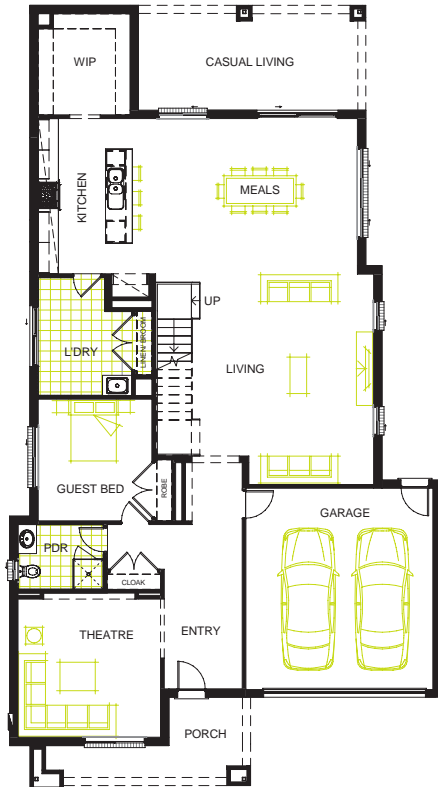

## LIVING AREAS

Living: 6280 mm x 5400 mm  
 Meals: 4630 mm x 6710 mm  
 Theatre: 4130 mm x 4260 mm  
 Casual Living: 3120 mm x 6770 mm

## BEDROOMS

Bedroom 1: 7280 mm x 4500 mm  
 Bedroom 2: 3290 mm x 3400 mm  
 Bedroom 3: 5230 mm x 3400 mm  
 Bedroom 4: 3350 mm x 3250 mm  
 Guest Bedroom: 3640 mm x 3400 mm

## DIMENSIONS

External Length: 23.37 m  
 External Width: 12.84 m  
 Min Block Width: 14.00 m  
 Total: 455.64 sqm/49.05 sqs

**Phone: 1800 604 011**  
[www.longislandhomes.com.au](http://www.longislandhomes.com.au)