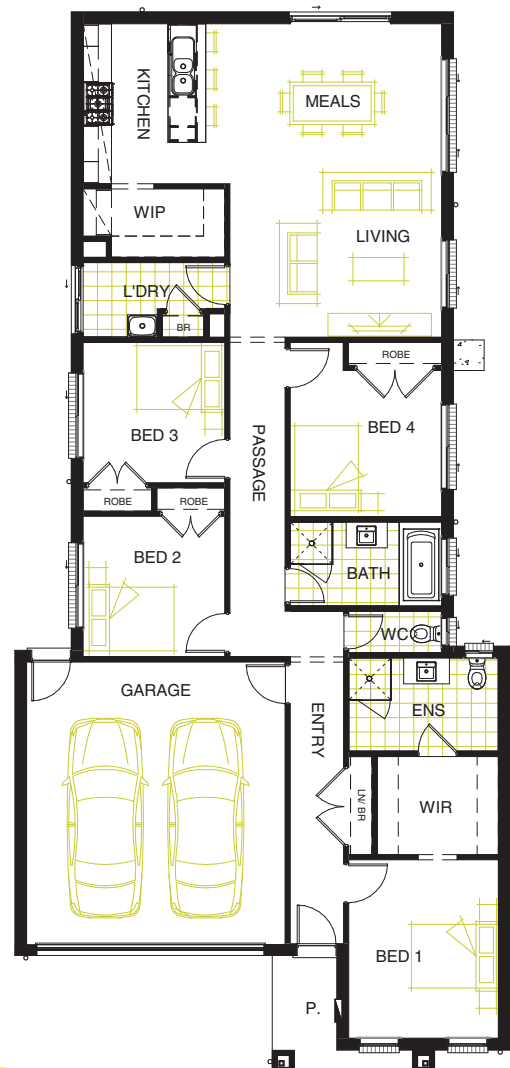

EMMA 200 MKIII

LIVING AREAS

Meals/Living: 4510 mm x 6660 mm

BEDROOMS

Bedroom 1: 3190 mm x 3800 mm
 Bedroom 2: 3020 mm x 3000 mm
 Bedroom 3: 3020 mm x 3000 mm
 Bedroom 4: 3230 mm x 3120 mm

DIMENSIONS

External Length: 22.48 m
 External Width: 10.50 m
 Min Block Width: 10.50 m
 Min Block Length: 29.50 m
 Total: 189.37 sqm/20.38 sqs