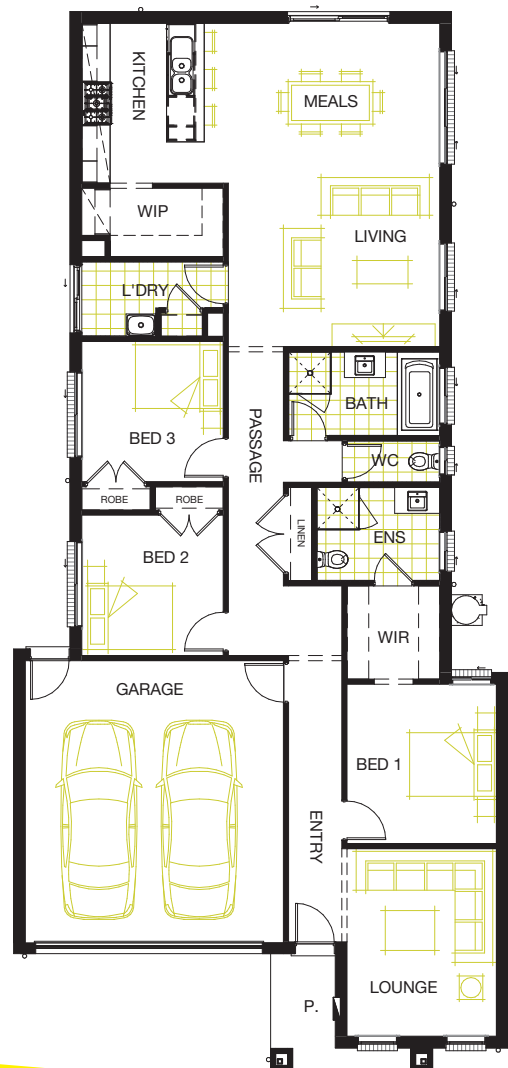

EMMA 200 MKII

LIVING AREAS

Meals/Living:	4510 mm x 6880 mm
Lounge:	3190 mm x 4000 mm

BEDROOMS

Bedroom 1:	3190 mm x 3400 mm
Bedroom 2:	3020 mm x 3000 mm
Bedroom 3:	3020 mm x 3000 mm

DIMENSIONS

External Length:	22.48 m
External Width:	10.50 m
Min Block Width:	10.50 m
Min Block Length:	29.50 m
Total:	188.66 sqm/20.31 sqs