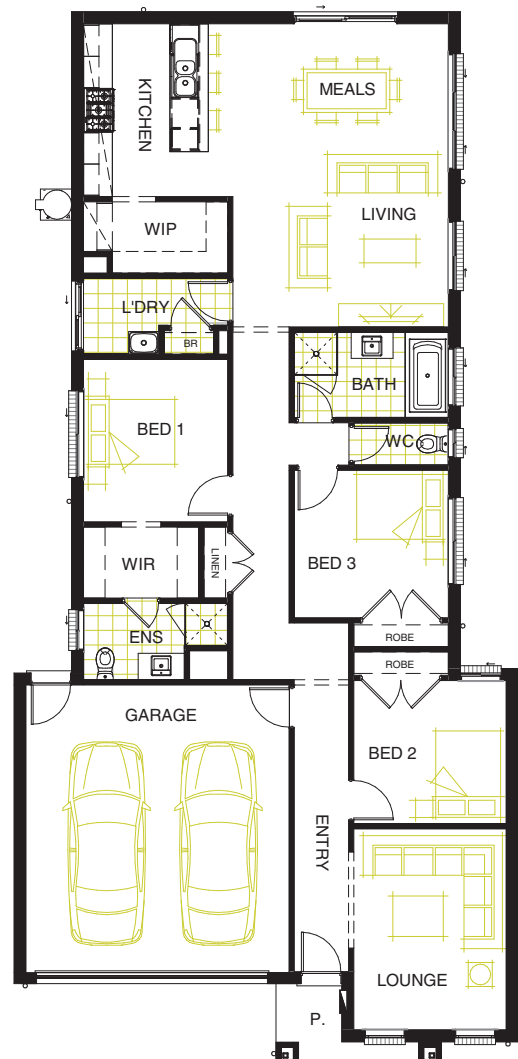

EMMA 200 MKI

LIVING AREAS

Meals/Living:	4510 mm x 6330 mm
Lounge:	3190 mm x 4200 mm

BEDROOMS

Bedroom 1:	3020 mm x 3400 mm
Bedroom 2:	3190 mm x 3000 mm
Bedroom 3:	3230 mm x 3090 mm

DIMENSIONS

External Length:	21.93 m
External Width:	10.50 m
Min Block Width:	10.50 m
Min Block Length:	29.00 m
Total:	187.33 sqm/20.16 sqs