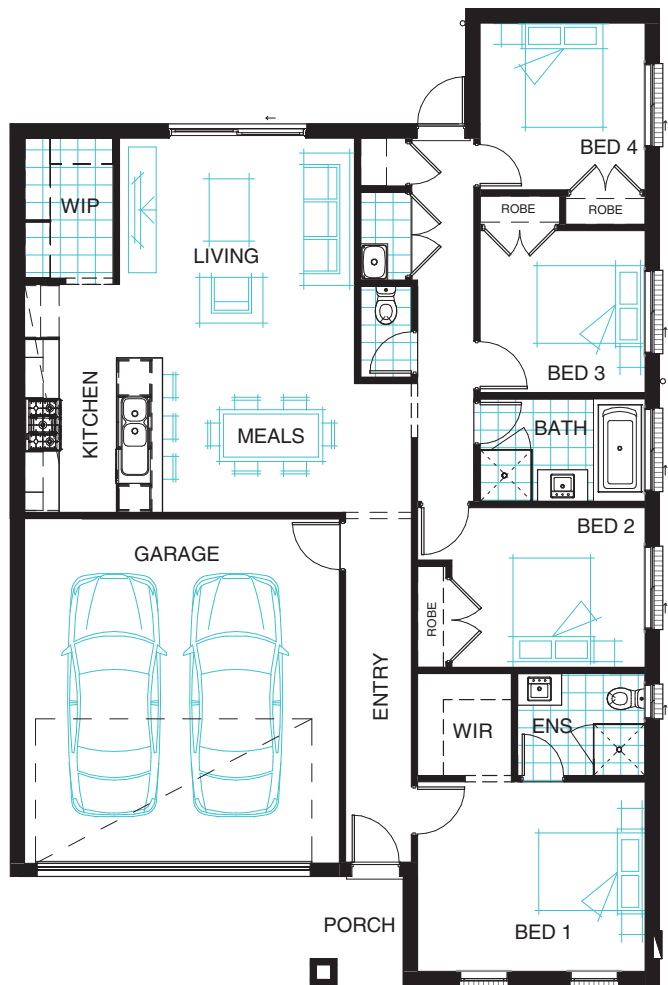

## BUFFALO 180 MKII

### LIVING AREAS

Living:	4270 mm x 4110 mm
Meals:	2260 mm x 3350 mm

### BEDROOMS

Bedroom 1:	3320 mm x 3980 mm
Bedroom 2:	2800 mm x 3980 mm
Bedroom 3:	2840 mm x 2890 mm
Bedroom 4:	2920 mm x 2980 mm

### DIMENSIONS

External Length:	17.00 m
External Width:	11.30 m
Min Block Width:	12.50 m
Min Block Length:	24.00 m
Total:	166.32 sqm/17.90 sqs

Phone: 1800 604 011  
[www.longislandhomes.com.au](http://www.longislandhomes.com.au)