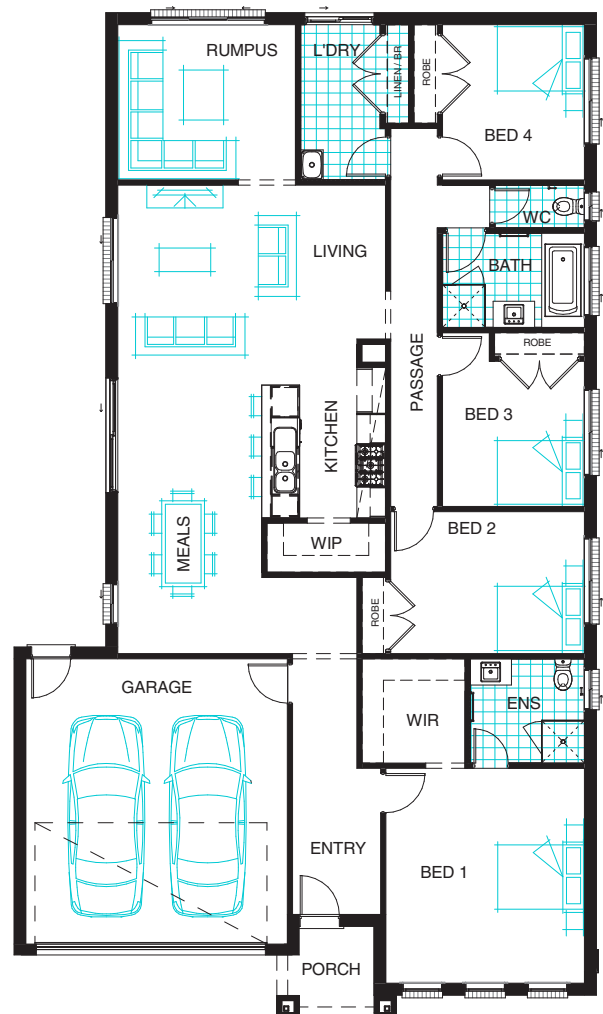

BROOME 240

LIVING AREAS

Living/Meals:	9860 mm x 5640 mm
Rumpus:	3280 mm x 3750 mm

BEDROOMS

Bedroom 1:	4530 mm x 4190 mm
Bedroom 2:	3000 mm x 3490 mm
Bedroom 3:	3070 mm x 3000 mm
Bedroom 4:	3280 mm x 3000 mm

DIMENSIONS

External Length:	21.11 m
External Width:	12.23 m
Min Block Width:	14.00 m
Min Block Length:	28.00 m
Total:	223.17 sqm/24.02 sqs

Phone: 1800 604 011
www.longislandhomes.com.au