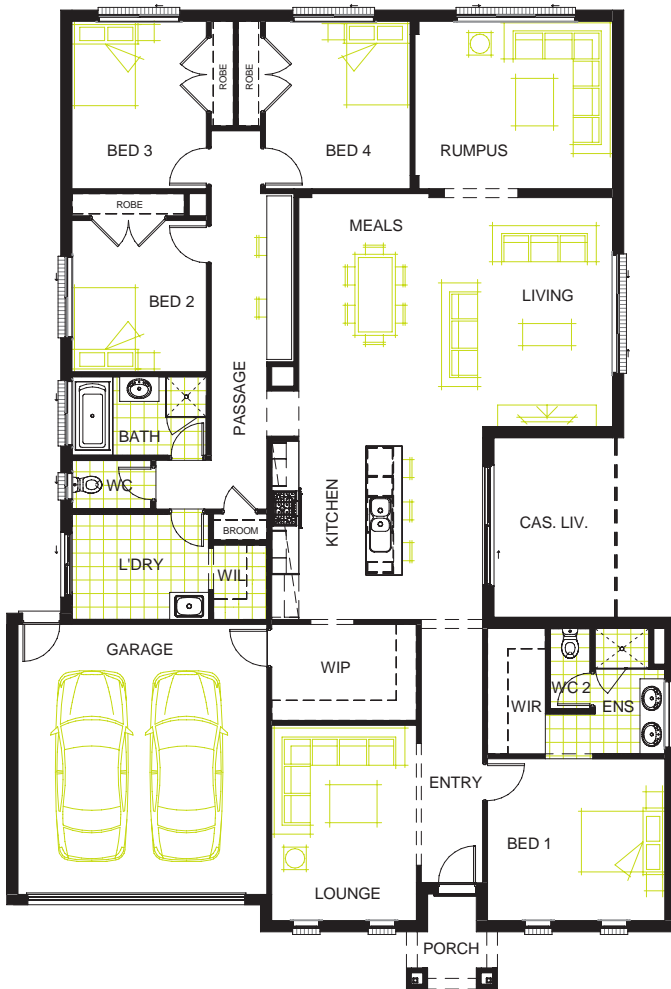

**LONG
ISLAND
HOMES**

TAYA 290

LIVING AREAS

Living:	5100 mm x 4400 mm
Lounge:	4350 mm x 3230 mm
Casual Living:	3980 mm x 2880 mm
Rumpus:	3730 mm x 4400 mm

BEDROOMS

Bedroom 1:	3610 mm x 3950 mm
Bedroom 2:	3370 mm x 3000 mm
Bedroom 3:	3730 mm x 3000 mm
Bedroom 4:	3730 mm x 3230 mm

DIMENSIONS

External Length:	21.72 m
External Width:	12.49 m
Min Block Width:	16.00 m
Total:	271.19 sqm/29.19 sqs

Phone: 1800 604 011
www.longislandhomes.com.au