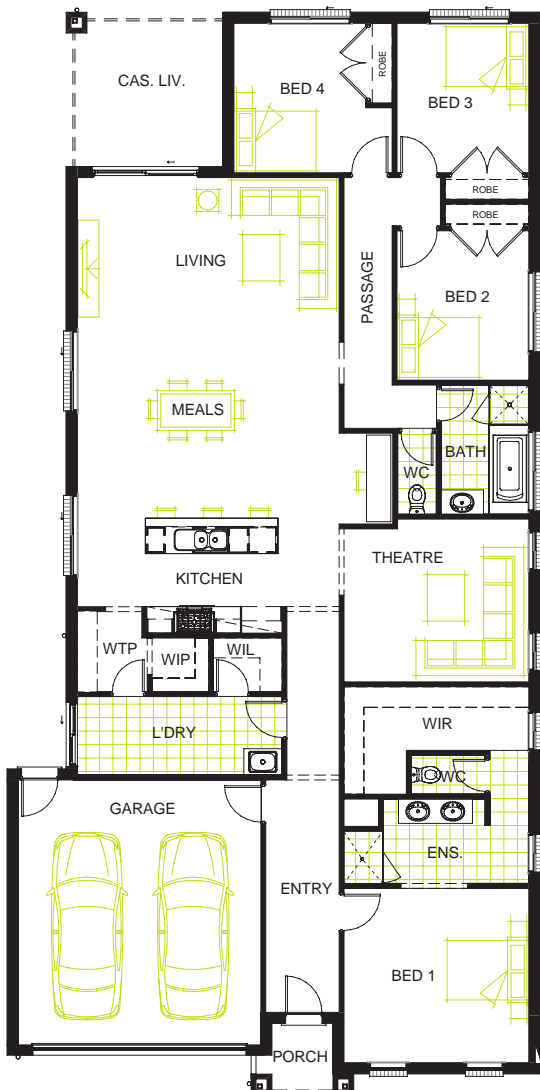

LONG
ISLAND
HOMES

TALLAI 290 MKII

LIVING AREAS

Living/Meals:	9721 mm x 5940 mm
Theatre:	3700 mm x 4200 mm
Casual Living:	3490 mm x 3540 mm

BEDROOMS

Bedroom 1:	3960 mm x 4200 mm
Bedroom 2:	3400 mm x 3000 mm
Bedroom 3:	3400 mm x 3000 mm
Bedroom 4:	3400 mm x 3600 mm

DIMENSIONS

External Length:	24.48 m
External Width:	12.05 m
Min Block Width:	14.00 m
Total:	265.06 sqm/28.53 sqs

Phone: 1800 604 011
www.longislandhomes.com.au