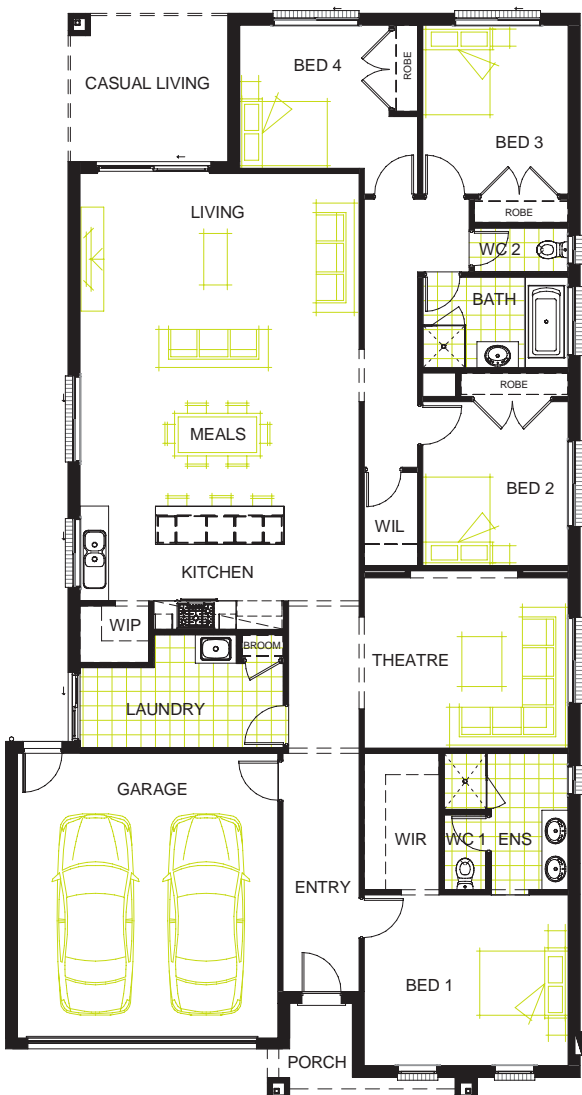

LONG
ISLAND
HOMES

TALLAI 270

LIVING AREAS

Living/Meals:	7010 mm x 5890 mm
Theatre:	3750 mm x 4310 mm
Casual Living:	3120 mm x 3360 mm

BEDROOMS

Bedroom 1:	3610 mm x 4310 mm
Bedroom 2:	3470 mm x 3080 mm
Bedroom 3:	3570 mm x 3080 mm
Bedroom 4:	3030 mm x 3160 mm

DIMENSIONS

External Length:	22.87 m
External Width:	12.09 m
Min Block Width:	14.00 m
Total:	249.27 sqm/26.83 sqs

Phone: 1800 604 011
www.longislandhomes.com.au