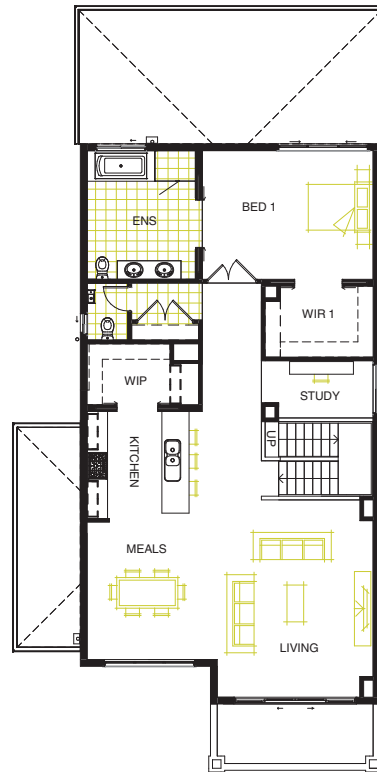

LONG ISLAND HOMES

SANYA 380

LIVING AREAS

Living: 5830 mm x 4220 mm
 Theatre: 4040 mm x 3200 mm
 Rumpus: 3800 mm x 4610 mm
 Casual Living: 3890 mm x 3830 mm

BEDROOMS

Bedroom 1: 3810 mm x 5050 mm
 Bedroom 2: 3300 mm x 3470 mm
 Bedroom 3: 3220 mm x 3200 mm
 Bedroom 4: 3330 mm x 3470 mm

DIMENSIONS

External Length: 22.43 m
 External Width: 10.73 m
 Min Block Width: 12.50 m
 Total: 348.56 sqm/37.52 sqs

Phone: 1800 604 011
www.longislandhomes.com.au

* Image may depict upgraded colours or finishes.