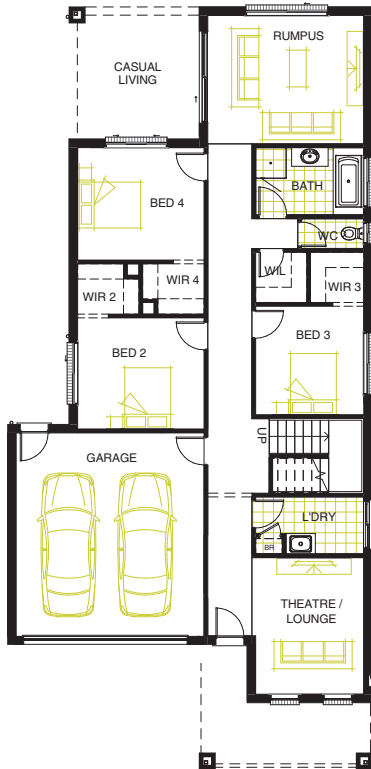

LONG ISLAND HOMES

SANYA 380

LIVING AREAS

Living: 5830 mm x 4220 mm
 Theatre: 4040 mm x 3200 mm
 Rumpus: 3800 mm x 4610 mm
 Casual Living: 3890 mm x 3830 mm

BEDROOMS

Bedroom 1: 3810 mm x 5050 mm
 Bedroom 2: 3300 mm x 3470 mm
 Bedroom 3: 3220 mm x 3200 mm
 Bedroom 4: 3330 mm x 3470 mm

DIMENSIONS

External Length: 22.43 m
 External Width: 10.73 m
 Min Block Width: 12.50 m
 Total: 348.56 sqm/37.52 sqs

Phone: 1800 604 011
www.longislandhomes.com.au

* Image may depict upgraded colours or finishes.