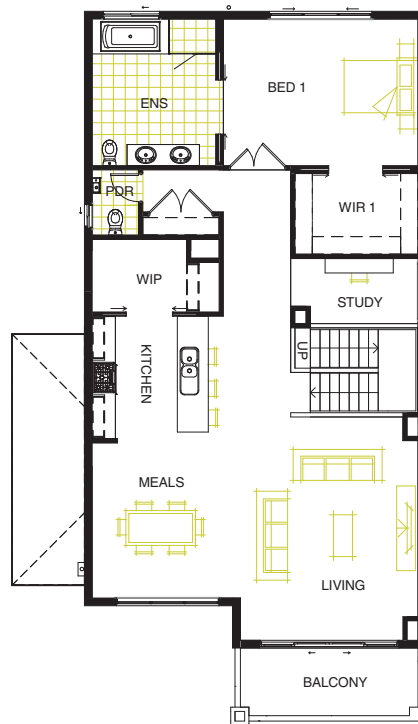

LONG ISLAND HOMES

SANYA 330

LIVING AREAS

Living: 5790 mm x 4220 mm
 Meals: 4026 mm x 3830 mm
 Theatre: 4430 mm x 3200 mm
 Study: 1700 mm x 2800 mm

BEDROOMS

Bedroom 1: 3810 mm x 5050 mm
 Bedroom 2: 3300 mm x 3740 mm
 Bedroom 3: 3220 mm x 3200 mm
 Bedroom 4: 3330 mm x 3740 mm

DIMENSIONS

External Length: 18.50 m
 External Width: 10.73 m
 Min Block Width: 12.50 m
 Total: 310.83 sqm/33.46 sqs

Phone: 1800 604 011
www.longislandhomes.com.au

* Image may depict upgraded colours or finishes.