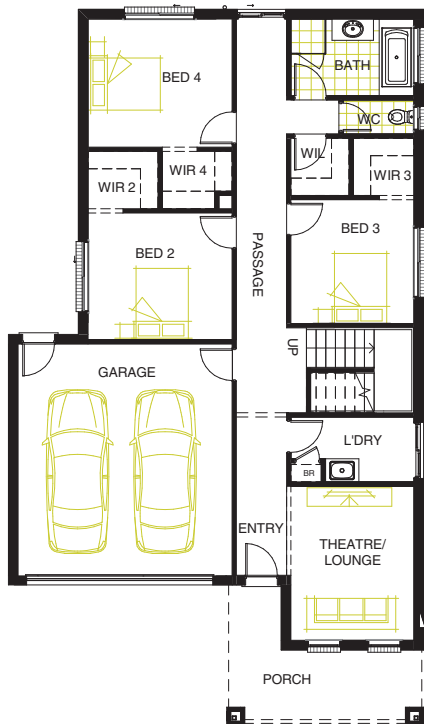

LONG ISLAND HOMES

SANYA 330

LIVING AREAS

Living: 5790 mm x 4220 mm
 Meals: 4026 mm x 3830 mm
 Theatre: 4430 mm x 3200 mm
 Study: 1700 mm x 2800 mm

BEDROOMS

Bedroom 1: 3810 mm x 5050 mm
 Bedroom 2: 3300 mm x 3740 mm
 Bedroom 3: 3220 mm x 3200 mm
 Bedroom 4: 3330 mm x 3740 mm

DIMENSIONS

External Length: 18.50 m
 External Width: 10.73 m
 Min Block Width: 12.50 m
 Total: 310.83 sqm/33.46 sqs

Phone: 1800 604 011
www.longislandhomes.com.au

* Image may depict upgraded colours or finishes.