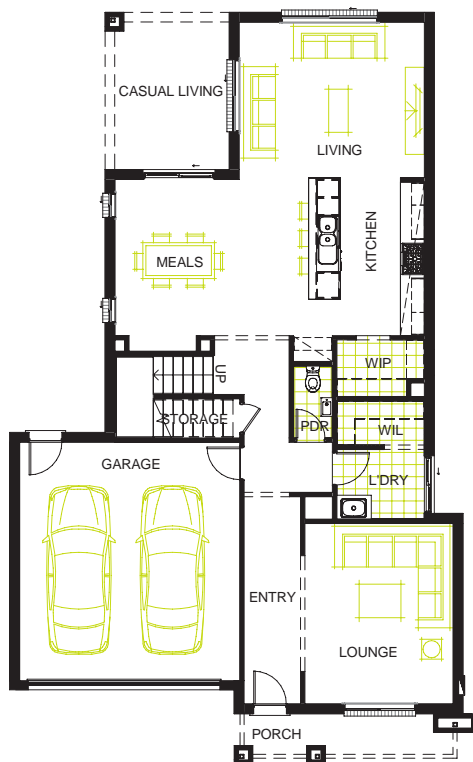

LONG ISLAND HOMES

SALSETTE 320

LIVING AREAS

BEDROOMS

DIMENSIONS

Living:	3920 mm x 4670 mm	Bedroom 1:	5290 mm x 4550 mm	External Length:	18.89 m
Lounge:	4550 mm x 3740 mm	Bedroom 2:	3000 mm x 3000 mm	External Width:	11.72 m
Retreat:	4089 mm x 4700 mm	Bedroom 3:	2900 mm x 3500 mm	Min Block Width:	14.00 m
Casual Living:	3950 mm x 3120 mm	Bedroom 4:	2900 mm x 3600 mm	Total:	298.42 sqm/32.12 sqs