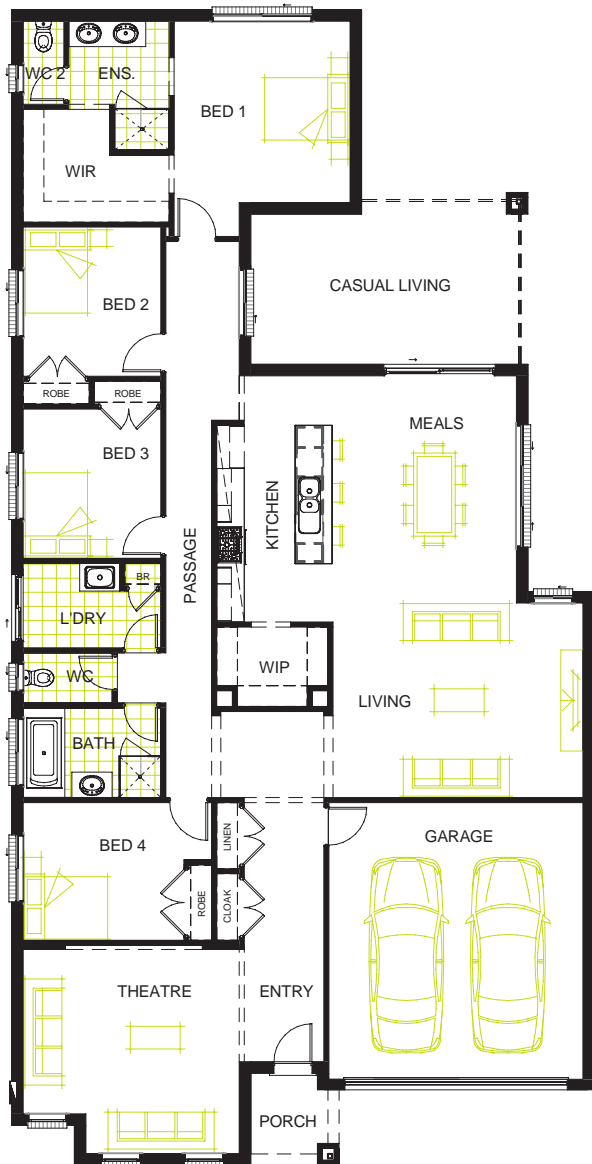

RIO 290

LIVING AREAS

Living:	4730 mm x 4230 mm
Meals:	4010 mm x 4920 mm
Theatre:	4570 mm x 4440 mm
Casual Living:	5550 mm x 3400 mm

BEDROOMS

Bedroom 1:	3830 mm x 3950 mm
Bedroom 2:	3000 mm x 3250 mm
Bedroom 3:	3000 mm x 3250 mm
Bedroom 4:	3500 mm x 3000 mm

DIMENSIONS

External Length:	24.87 m
External Width:	12.62 m
Min Block Width:	14.00 m
Total:	268.80 sqm/28.93 sqs

Phone: 1800 604 011
www.longislandhomes.com.au