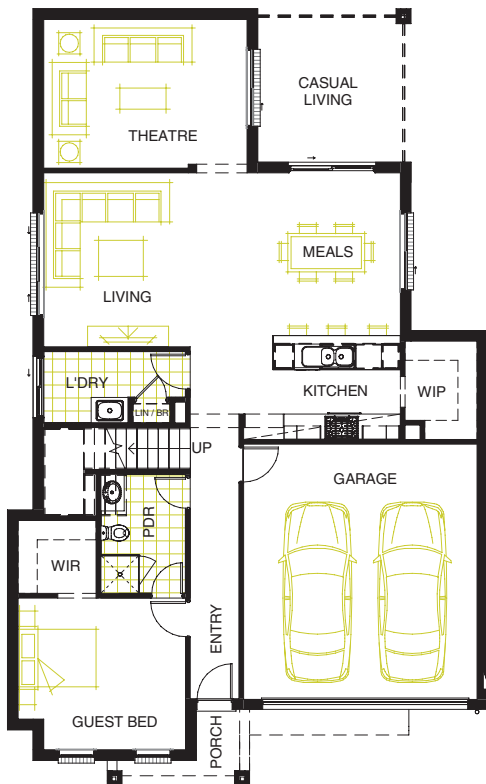

## LIVING AREAS

Living/Meals: 4100 mm x 8390 mm  
 Theatre: 3420 mm x 4790 mm  
 Retreat: 4150 mm x 5600 mm  
 Casual Living: 3600 mm x 3600 mm

## BEDROOMS

Bedroom 1: 4370 mm x 4610 mm  
 Bedroom 2: 3000 mm x 3480 mm  
 Bedroom 3: 3000 mm x 3230 mm  
 Bedroom 4: 3600 mm x 3230 mm  
 Guest Bed: 3580 mm x 3950 mm

## DIMENSIONS

External Length: 18.23 m  
 External Width: 11.27 m  
 Min Block Width: 12.50 m  
 Total: 293.30 sqm/31.57 sqs

Phone: 1800 604 011  
[www.longislandhomes.com.au](http://www.longislandhomes.com.au)