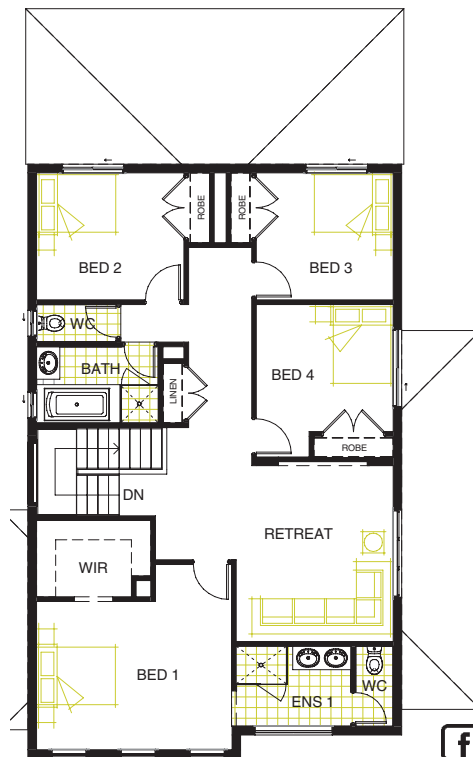

## LIVING AREAS

Living/Meals: 4100 mm x 8390 mm  
 Theatre: 3420 mm x 4790 mm  
 Retreat: 4150 mm x 5600 mm  
 Casual Living: 3600 mm x 3600 mm

## BEDROOMS

Bedroom 1: 4370 mm x 4610 mm  
 Bedroom 2: 3000 mm x 3480 mm  
 Bedroom 3: 3000 mm x 3230 mm  
 Bedroom 4: 3600 mm x 3230 mm  
 Guest Bed: 3580 mm x 3950 mm

## DIMENSIONS

External Length: 18.23 m  
 External Width: 11.27 m  
 Min Block Width: 12.50 m  
 Total: 293.30 sqm/31.57 sqs

Phone: 1800 604 011  
[www.longislandhomes.com.au](http://www.longislandhomes.com.au)