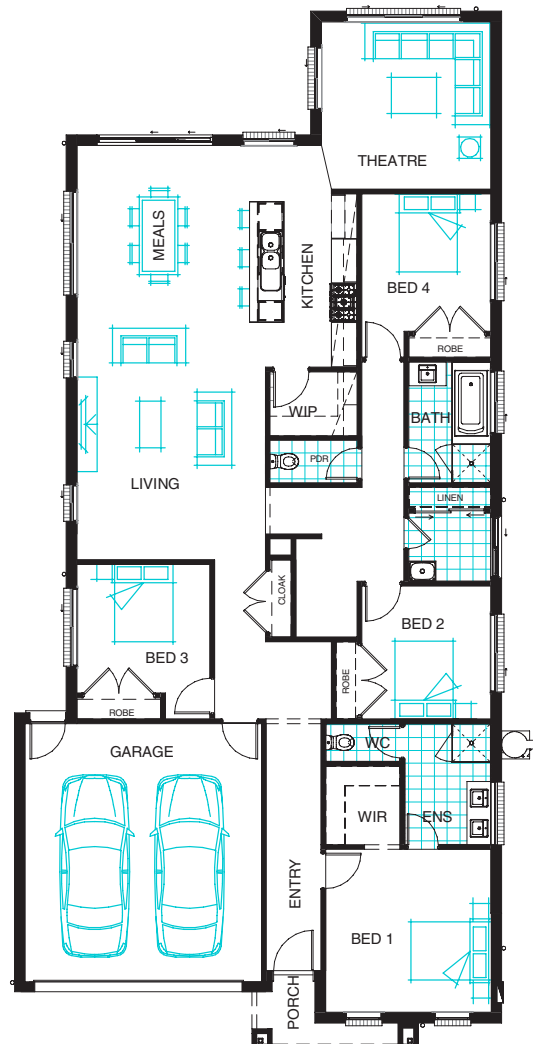

## MOONBI 240 MKII

### LIVING AREAS

Living/Meals:	9630 mm x 4390 mm
Theatre:	3900 mm x 3950 mm

### BEDROOMS

Bedroom 1:	3800 mm x 3850 mm
Bedroom 2:	3100 mm x 3010 mm
Bedroom 3:	3600 mm x 3100 mm
Bedroom 4:	3210 mm x 3010 mm

### DIMENSIONS

External Length:	24.08 m
External Width:	11.30 m
Min Block Width:	14.00 m
Min Block Length:	31.00 m
Total:	227.81 sqm/24.52 sqs

Phone: 1800 604 011  
[www.longislandhomes.com.au](http://www.longislandhomes.com.au)