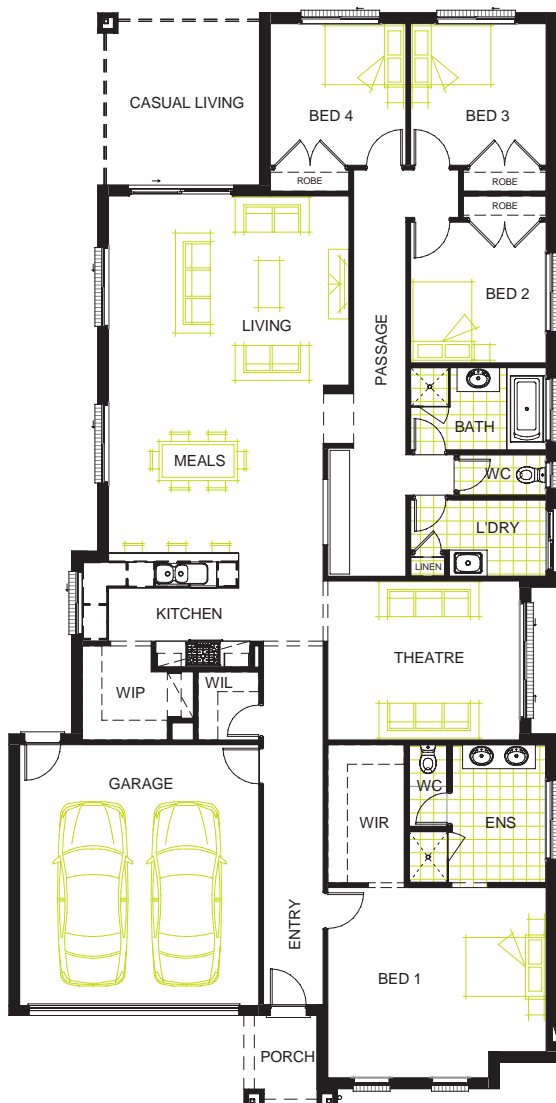

**LONG
ISLAND
HOMES**

MALIBU 290

LIVING AREAS

Living/Meals:	8210 mm x 5160 mm
Theatre:	3670 mm x 4430 mm
Casual Living:	3960 mm x 3720 mm

BEDROOMS

Bedroom 1:	4390 mm x 5030 mm
Bedroom 2:	3250 mm x 3130 mm
Bedroom 3:	3270 mm x 3130 mm
Bedroom 4:	3270 mm x 3130 mm

DIMENSIONS

External Length:	25.19 m
External Width:	12.59 m
Min Block Width:	14.00 m
Total:	268.98 sqm/28.95 sqs

Phone: 1800 604 011
www.longislandhomes.com.au