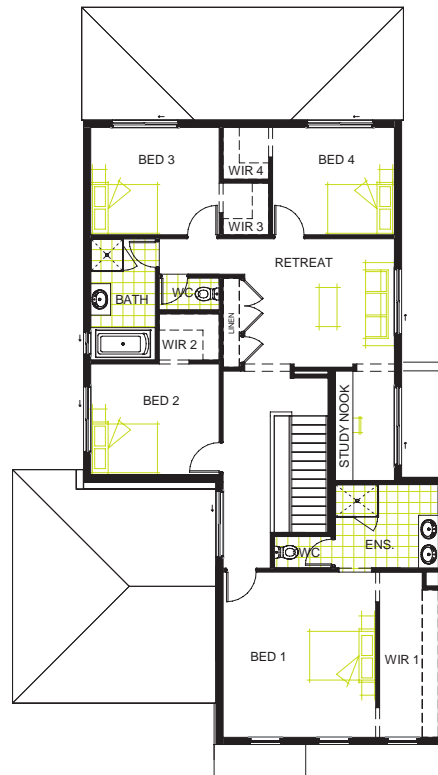

## LIVING AREAS

|                |                   |
|----------------|-------------------|
| Living:        | 5150 mm x 5640 mm |
| Meals:         | 3200 mm x 4770 mm |
| Theatre:       | 4410 mm x 3580 mm |
| Lounge:        | 3750 mm x 3920 mm |
| Casual Living: | 3080 mm x 3670 mm |

## BEDROOMS

|            |                   |
|------------|-------------------|
| Bedroom 1: | 4600 mm x 4250 mm |
| Bedroom 2: | 3090 mm x 3580 mm |
| Bedroom 3: | 3000 mm x 3580 mm |
| Bedroom 4: | 3000 mm x 3400 mm |

## DIMENSIONS

|                  |                      |
|------------------|----------------------|
| External Length: | 21.33 m              |
| External Width:  | 12.06 m              |
| Min Block Width: | 14.00 m              |
| Total:           | 340.91 sqm/36.70 sqs |