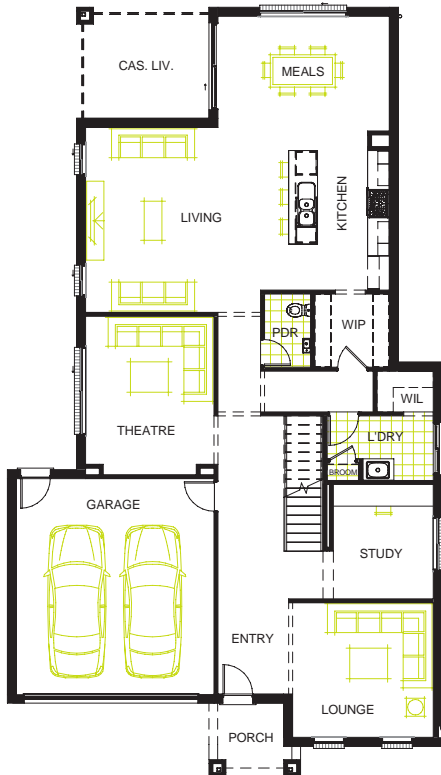

## LIVING AREAS

|                |                   |
|----------------|-------------------|
| Living:        | 5150 mm x 5640 mm |
| Meals:         | 3200 mm x 4770 mm |
| Theatre:       | 4410 mm x 3580 mm |
| Lounge:        | 3750 mm x 3920 mm |
| Casual Living: | 3080 mm x 3670 mm |

## BEDROOMS

|            |                   |
|------------|-------------------|
| Bedroom 1: | 4600 mm x 4250 mm |
| Bedroom 2: | 3090 mm x 3580 mm |
| Bedroom 3: | 3000 mm x 3580 mm |
| Bedroom 4: | 3000 mm x 3400 mm |

## DIMENSIONS

|                  |                      |
|------------------|----------------------|
| External Length: | 21.33 m              |
| External Width:  | 12.06 m              |
| Min Block Width: | 14.00 m              |
| Total:           | 340.91 sqm/36.70 sqs |