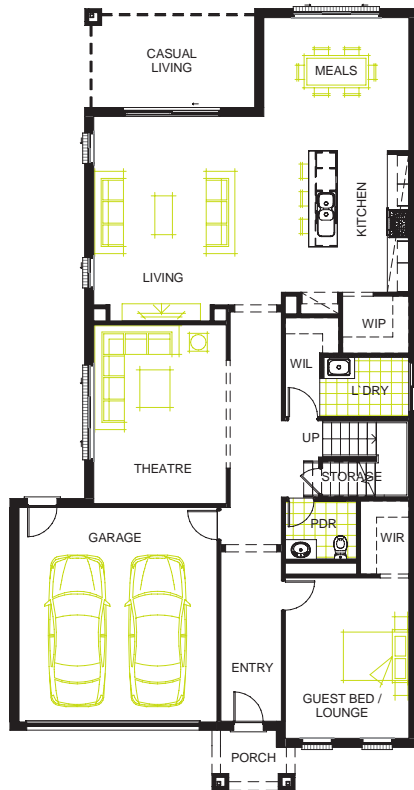

LONG ISLAND HOMES

LANTAU 370

LIVING AREAS

Living: 5730 mm x 6010 mm
 Meals: 3730 mm x 4070 mm
 Theatre: 5010 mm x 3720 mm
 Casual Living: 2760 mm x 4750 mm

BEDROOMS

Bedroom 1: 6470 mm x 3930 mm
 Bedroom 2: 3000 mm x 3530 mm
 Bedroom 3: 3060 mm x 3530 mm
 Bedroom 4: 3060 mm x 3820 mm
 Guest Bedroom: 4500 mm x 3470 mm

DIMENSIONS

External Length: 21.83 m
 External Width: 11.39 m
 Min Block Width: 14.00 m
 Total: 346.93 sqm/37.34 sqs

Phone: 1800 604 011
www.longislandhomes.com.au

* Image may depict upgraded colours, finishes or facades.