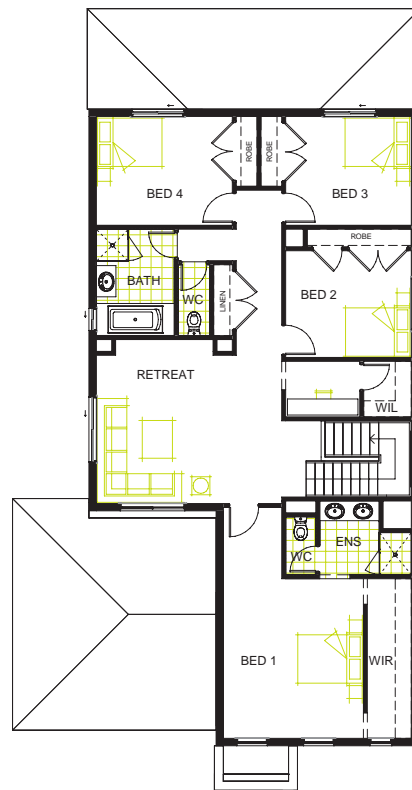

LONG ISLAND HOMES

LANTAU 370

LIVING AREAS

Living: 5730 mm x 6010 mm
 Meals: 3730 mm x 4070 mm
 Theatre: 5010 mm x 3720 mm
 Casual Living: 2760 mm x 4750 mm

BEDROOMS

Bedroom 1: 6470 mm x 3930 mm
 Bedroom 2: 3000 mm x 3530 mm
 Bedroom 3: 3060 mm x 3530 mm
 Bedroom 4: 3060 mm x 3820 mm
 Guest Bedroom: 4500 mm x 3470 mm

DIMENSIONS

External Length: 21.83 m
 External Width: 11.39 m
 Min Block Width: 14.00 m
 Total: 346.93 sqm/37.34 sqs

Phone: 1800 604 011
www.longislandhomes.com.au

* Image may depict upgraded colours, finishes or facades.