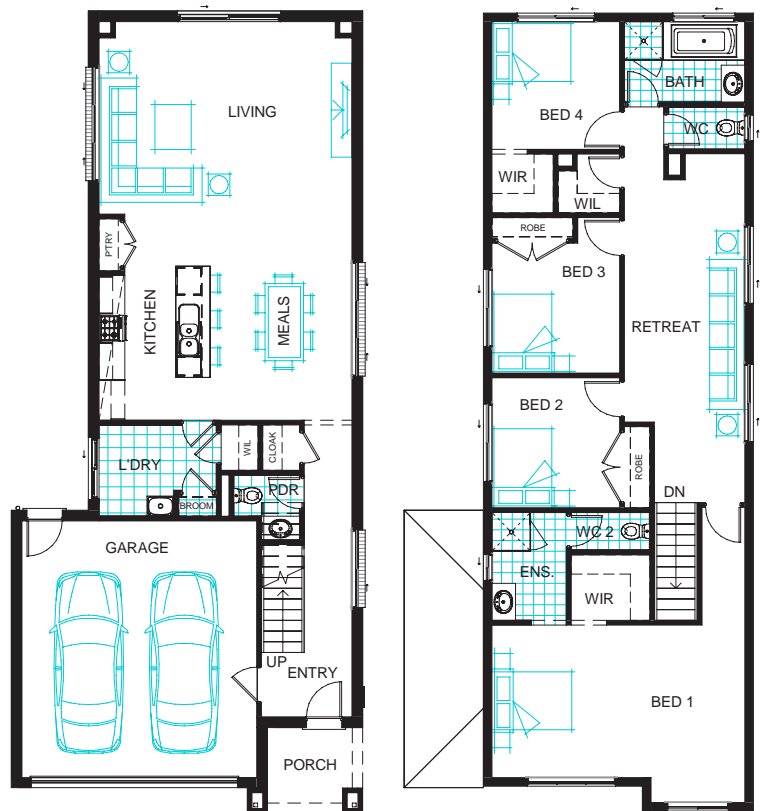

LAGUNA 260

LIVING AREAS

Living:	4510 mm x 5920 mm
Meals:	4810 mm x 3320 mm
Retreat:	8160 mm x 2130 mm

BEDROOMS

Bedroom 1:	6910 mm x 5920 mm
Bedroom 2:	3050 mm x 3000 mm
Bedroom 3:	3650 mm x 3000 mm
Bedroom 4:	3000 mm x 3000 mm

DIMENSIONS

External Length:	18.72 m
External Width:	8.20 m
Min Block Width:	10.0 m
Min Block Length:	24.72 m
Total:	244.38 sqm/26.31 sqs

Phone: 1800 604 011
www.longislandhomes.com.au