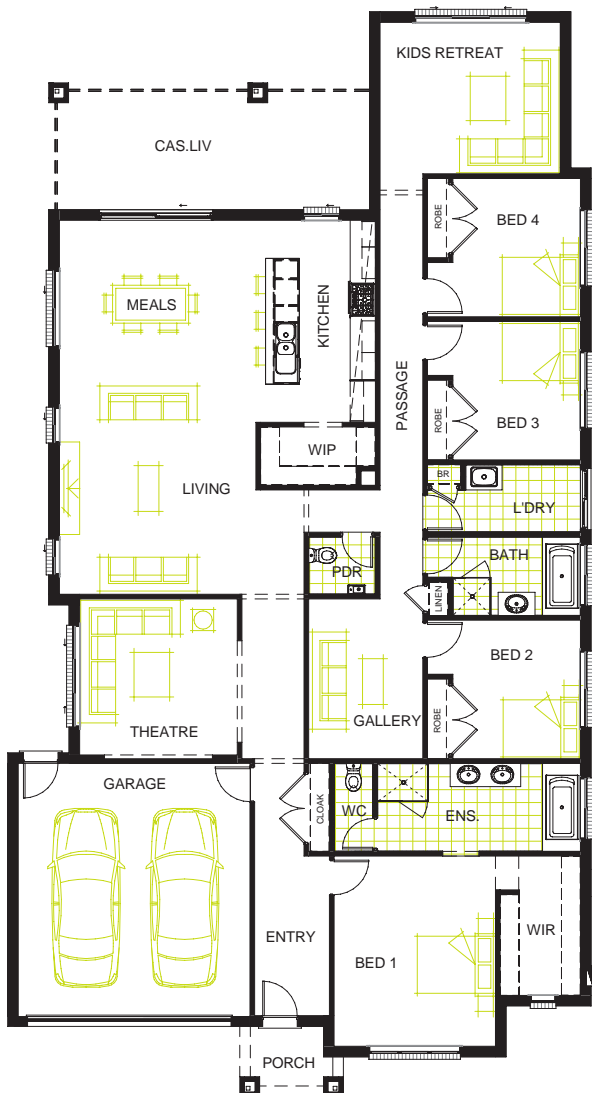

LONG
ISLAND
HOMES

HERMOSA 330

LIVING AREAS

Meals/Living:	8870 mm x 4670 mm
Theatre:	3620 mm x 3750 mm
Casual Living:	3000 mm x 7590 mm
Kids Retreat:	3990 mm x 4280 mm

BEDROOMS

Bedroom 1:	4520 mm x 3840 mm
Bedroom 2:	3300 mm x 3640 mm
Bedroom 3:	3300 mm x 3640 mm
Bedroom 4:	3290 mm x 3640 mm

DIMENSIONS

External Length:	25.66 m
External Width:	13.80 m
Min Block Width:	16.00 m
Total:	303.87 sqm/32.71 sqs

Phone: 1800 604 011
www.longislandhomes.com.au