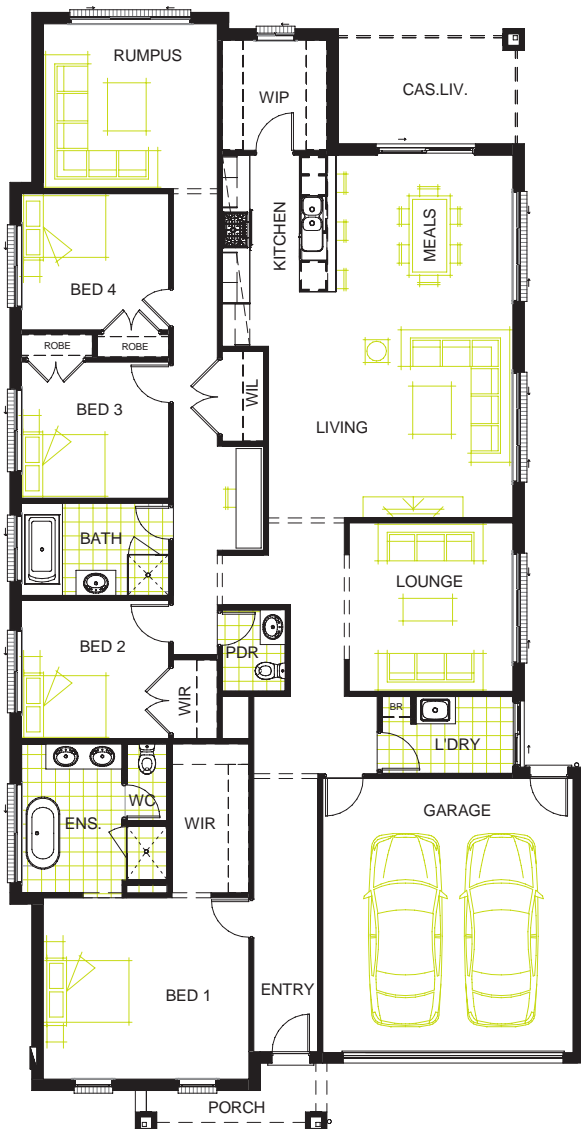

# HAVANNA 290

## LIVING AREAS

Meals/Living:	7960 mm x 6380 mm
Lounge:	3710 mm x 3600 mm
Casual Living:	2520 mm x 4070 mm
Rumpus:	3630 mm x 3830 mm

## BEDROOMS

Bedroom 1:	3990 mm x 4520 mm
Bedroom 2:	3050 mm x 3240 mm
Bedroom 3:	3000 mm x 3240 mm
Bedroom 4:	3000 mm x 3240 mm

## DIMENSIONS

External Length:	24.55 m
External Width:	12.58 m
Min Block Width:	14.00 m
Total:	269.68 sqm/29.03 sqs

Phone: 1800 604 011  
[www.longislandhomes.com.au](http://www.longislandhomes.com.au)