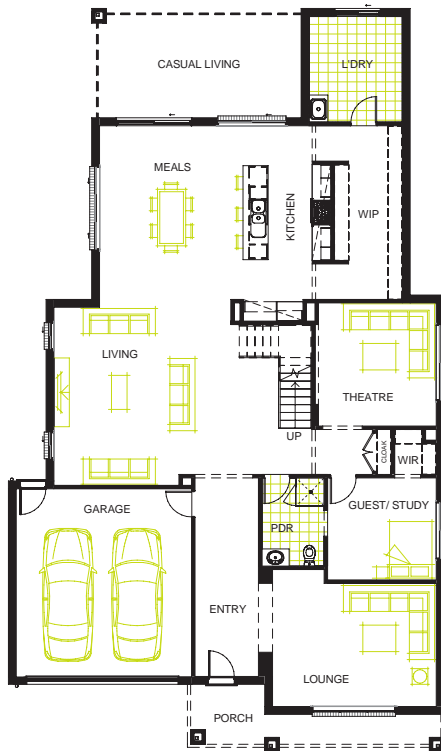

## LIVING AREAS

Living: 5805 mm x 4000 mm  
 Lounge: 3940 mm x 5230 mm  
 Retreat: 4605 mm x 5580 mm  
 Casual Living: 3480 mm x 6670 mm

## BEDROOMS

Bedroom 1: 4100 mm x 6290 mm  
 Bedroom 2: 2410 mm x 3720 mm  
 Bedroom 3: 3190 mm x 3860 mm  
 Bedroom 4: 3200 mm x 3870 mm

## DIMENSIONS

External Length: 23.67 m  
 External Width: 13.87 m  
 Min Block Width: 16.00 m  
 Total: 482.79 sqm/51.97 sqs

Phone: 1800 604 011  
[www.longislandhomes.com.au](http://www.longislandhomes.com.au)