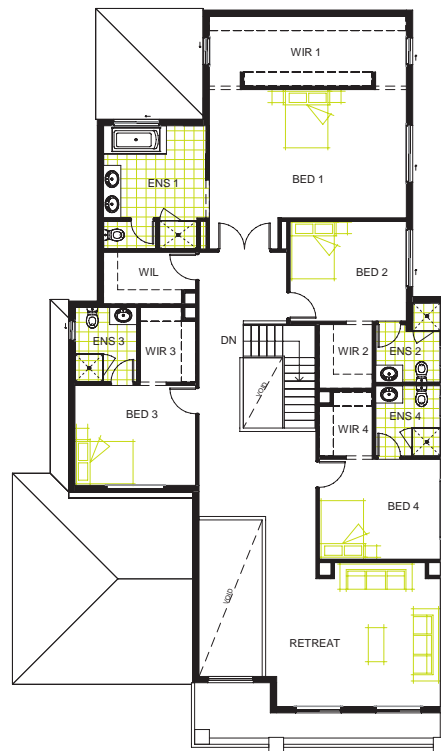

## LIVING AREAS

Living: 5805 mm x 4000 mm  
 Lounge: 3940 mm x 5230 mm  
 Retreat: 4605 mm x 5580 mm  
 Casual Living: 3480 mm x 6670 mm

## BEDROOMS

Bedroom 1: 4100 mm x 6290 mm  
 Bedroom 2: 2410 mm x 3720 mm  
 Bedroom 3: 3190 mm x 3860 mm  
 Bedroom 4: 3200 mm x 3870 mm

## DIMENSIONS

External Length: 23.67 m  
 External Width: 13.87 m  
 Min Block Width: 16.00 m  
 Total: 482.79 sqm/51.97 sqs

Phone: 1800 604 011  
[www.longislandhomes.com.au](http://www.longislandhomes.com.au)