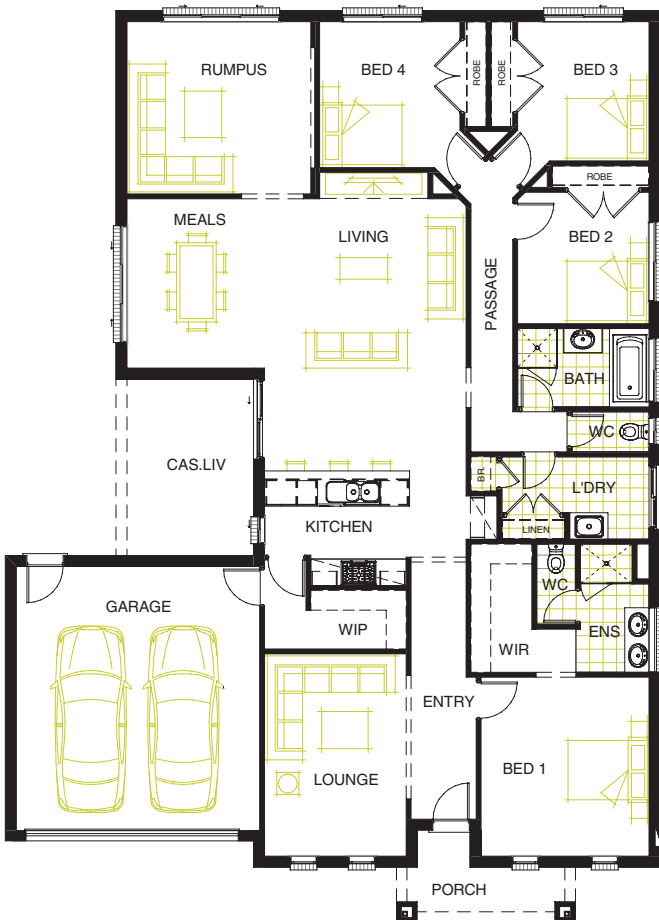

LONG
ISLAND
HOMES

COCOS 280

LIVING AREAS

Lounge:	4630 mm x 3230 mm
Living:	4460 mm x 4590 mm
Casual Living:	4000 mm x 3120 mm
Rumpus:	3930 mm x 4180 mm

BEDROOMS

Bedroom 1:	4090 mm x 3830 mm
Bedroom 2:	3000 mm x 3000 mm
Bedroom 3:	3180 mm x 3000 mm
Bedroom 4:	3390 mm x 3200 mm

DIMENSIONS

External Length:	20.66 m
External Width:	14.85 m
Min Block Width:	16.00 m
Total:	259.21 sqm/27.90 sqs

Phone: 1800 604 011
www.longislandhomes.com.au