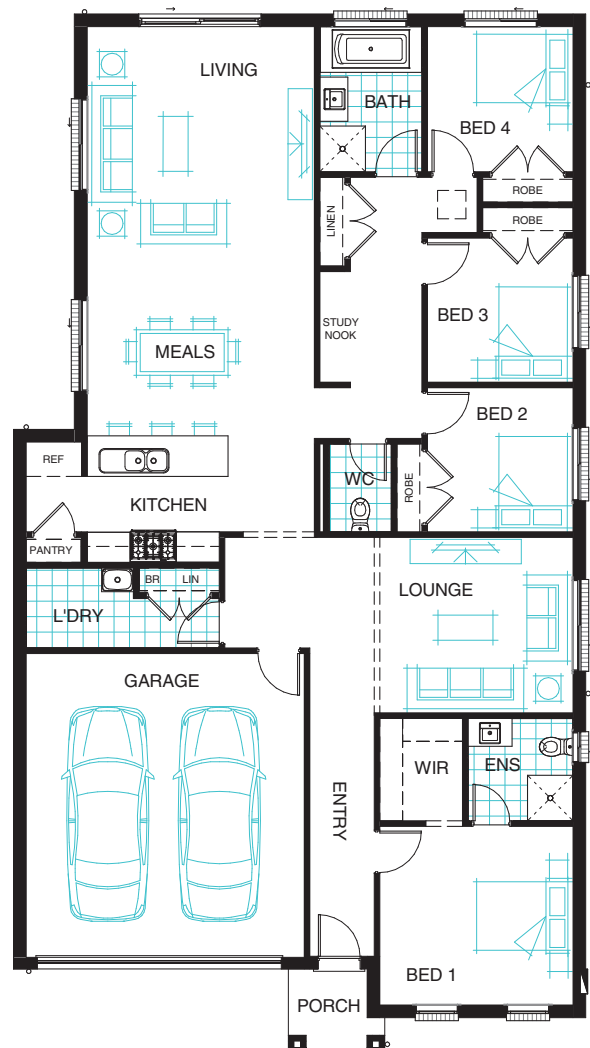

BUFFALO 230

LIVING AREAS

Living/Meals:	4500 mm x 8080 mm
Lounge:	3830 mm x 3480 mm

BEDROOMS

Bedroom 1:	3830 mm x 3540 mm
Bedroom 2:	2890 mm x 2860 mm
Bedroom 3:	2890 mm x 2860 mm
Bedroom 4:	2890 mm x 2880 mm

DIMENSIONS

External Length:	19.79 m
External Width:	11.28 m
Min Block Width:	12.50 m
Min Block Length:	27.50 m
Total:	209.53 sqm/22.55 sqs

Phone: 1800 604 011
www.longislandhomes.com.au