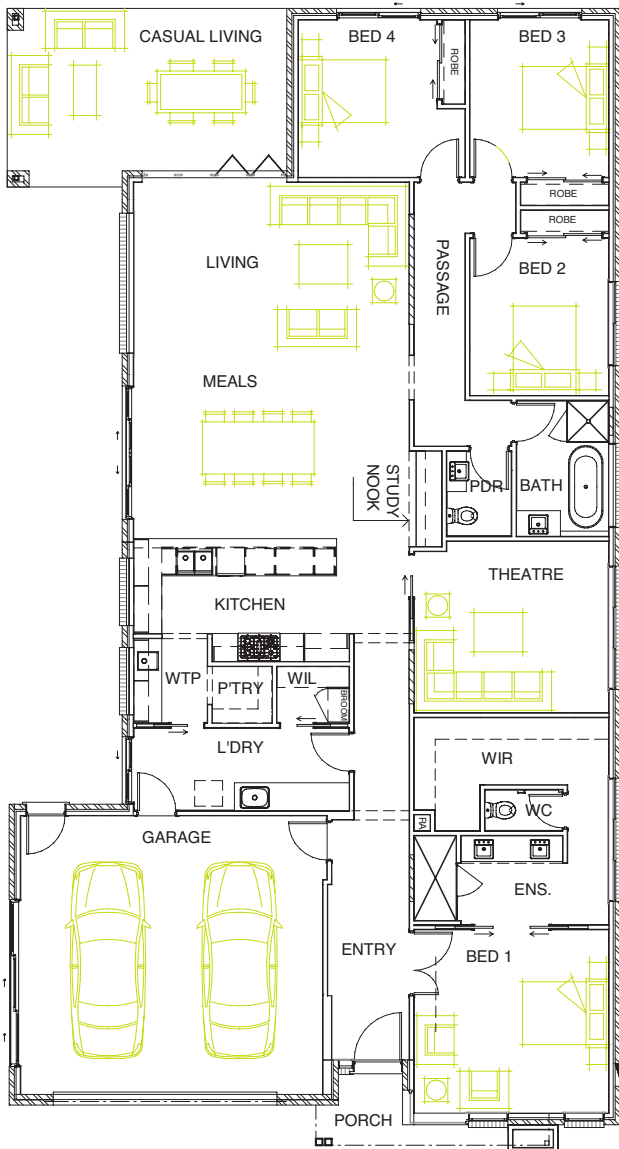

LONG
ISLAND
HOMES

TALLAI 310

As Displayed at **ARMSTRONG**
MT DUNEED

LIVING AREAS

Living/Meals:	7670 mm x 5940 mm
Theatre:	3700 mm x 4200 mm
Casual Living:	3020 mm x 5970 mm

BEDROOMS

Bedroom 1:	3960 mm x 4200 mm
Bedroom 2:	3400 mm x 3000 mm
Bedroom 3:	3400 mm x 3000 mm
Bedroom 4:	3400 mm x 3000 mm

DIMENSIONS

External Length:	24.60 m
External Width:	13.18 m
Min Block Width:	16.00 m
Total:	283.71 sqm/30.54 sqs

Phone: 1800 604 011
www.longislandhomes.com.au