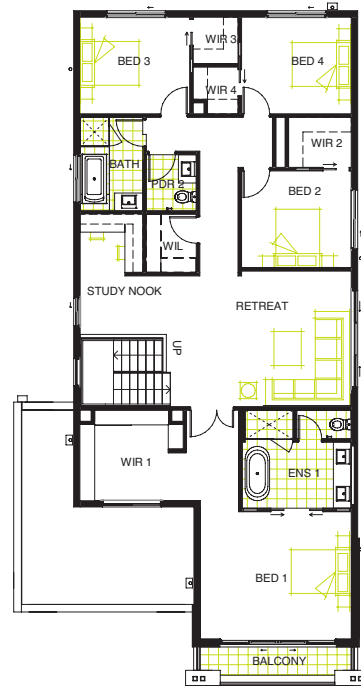

LONG ISLAND HOMES

HAMPTON 410

As Displayed at **ARMSTRONG**
MT DUNEED

LIVING AREAS

Living/Meals: 8270 mm x 5620 mm
 Theatre: 4190 mm x 3750 mm
 Study: 3140 mm x 2910 mm
 Retreat: 4200 mm x 5590 mm
 Casual Living: 2910 mm x 5030 mm

BEDROOMS

Bedroom 1: 3940 mm x 4670 mm
 Bedroom 2: 3000 mm x 3400 mm
 Bedroom 3: 3000 mm x 3400 mm
 Bedroom 4: 3000 mm x 3400 mm

DIMENSIONS

External Length: 22.54 m
 External Width: 11.50 m
 Min Block Width: 14.00 m
 Total: 379.35 sqm/40.83 sqs