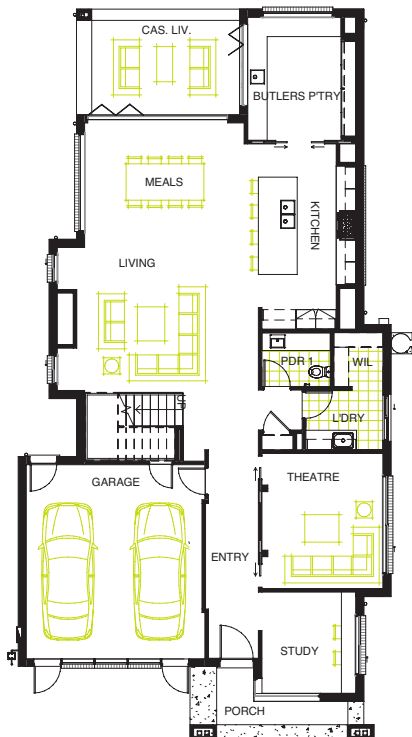

LONG ISLAND HOMES

HAMPTON 410

As Displayed at **ARMSTRONG**
MT DUNEED

LIVING AREAS

Living/Meals: 8270 mm x 5620 mm
 Theatre: 4190 mm x 3750 mm
 Study: 3140 mm x 2910 mm
 Retreat: 4200 mm x 5590 mm
 Casual Living: 2910 mm x 5030 mm

BEDROOMS

Bedroom 1: 3940 mm x 4670 mm
 Bedroom 2: 3000 mm x 3400 mm
 Bedroom 3: 3000 mm x 3400 mm
 Bedroom 4: 3000 mm x 3400 mm

DIMENSIONS

External Length: 22.54 m
 External Width: 11.50 m
 Min Block Width: 14.00 m
 Total: 379.35 sqm/40.83 sqs