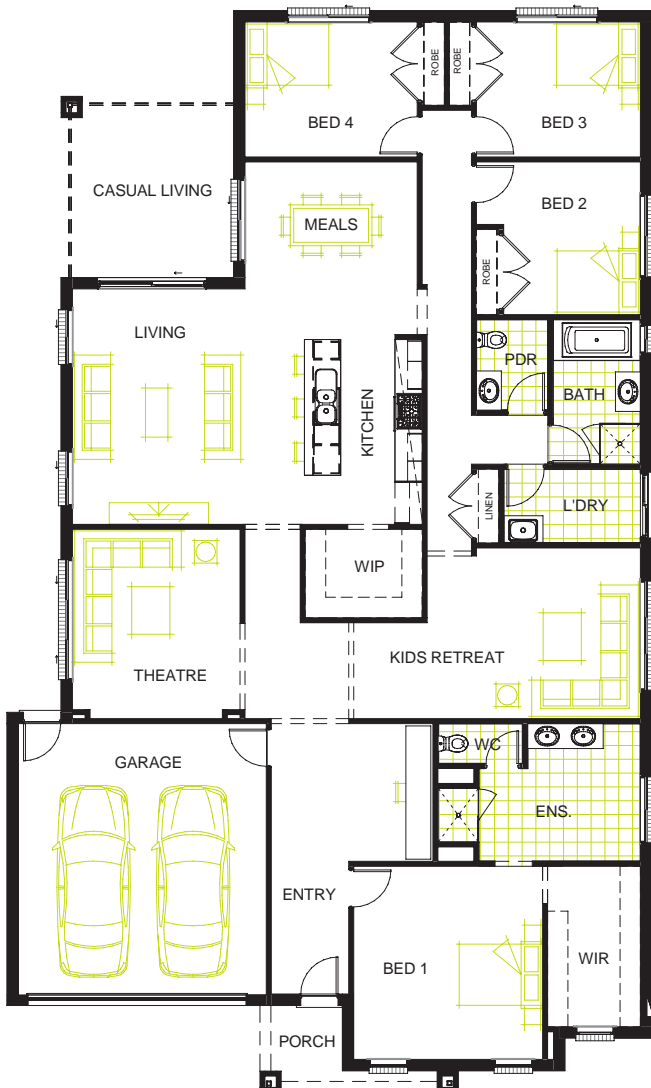

# VALE 320

## LIVING AREAS

Living:	4730 mm x 4230 mm
Meals:	4010 mm x 4920 mm
Theatre:	4570 mm x 4440 mm
Casual Living:	5550 mm x 3400 mm

## BEDROOMS

Bedroom 1:	3830 mm x 3950 mm
Bedroom 2:	3000 mm x 3250 mm
Bedroom 3:	3000 mm x 3250 mm
Bedroom 4:	3500 mm x 3000 mm

## DIMENSIONS

External Length:	23.88 m
External Width:	14.24 m
Min Block Width:	16.00 m
Total:	300.09 sqm/32.30 sqs

**Phone: 1800 604 011**  
**[www.longislandhomes.com.au](http://www.longislandhomes.com.au)**