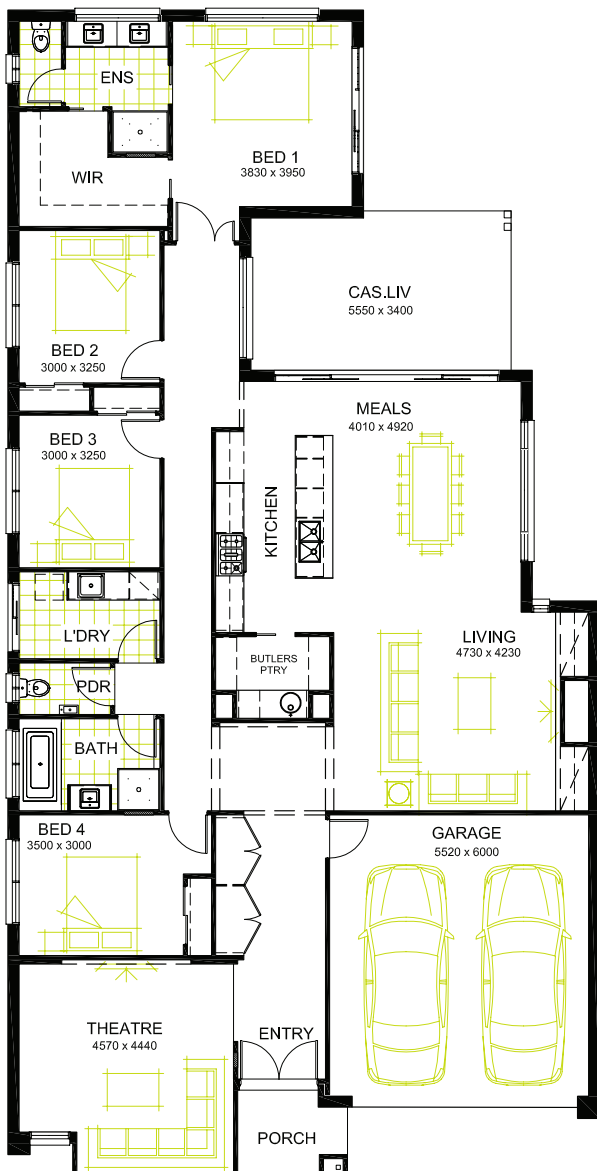

# RIO 290

As Displayed at

## LIVING AREAS

Living:	4730 mm x 4230 mm
Meals:	4010 mm x 4920 mm
Theatre:	4570 mm x 4440 mm
Casual Living:	5550 mm x 3400 mm

## BEDROOMS

Bedroom 1:	3830 mm x 3950 mm
Bedroom 2:	3000 mm x 3250 mm
Bedroom 3:	3000 mm x 3250 mm
Bedroom 4:	3500 mm x 3000 mm

## DIMENSIONS

External Length:	24.87 m
External Width:	12.62 m
Min Block Width:	14.00 m
Total:	268.80 sqm/28.93 sqs

**Phone: 1800 604 011**  
**www.longislandhomes.com.au**