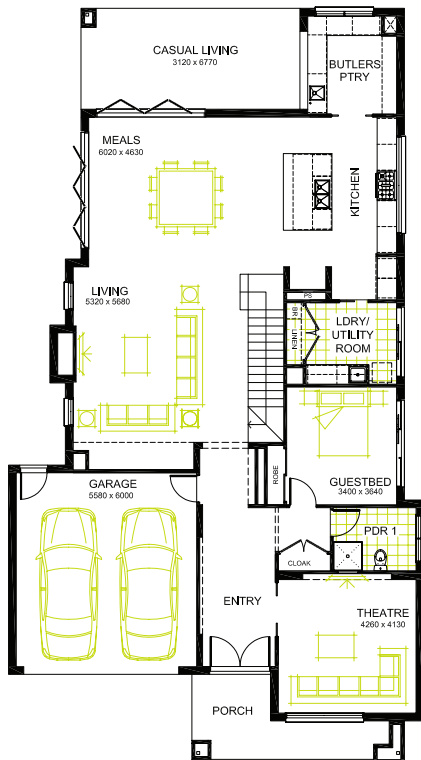

LONG ISLAND HOMES

HAMPTON 500

As Displayed at

LIVING AREAS

BEDROOMS

DIMENSIONS

Living:	5320 mm x 5680 mm	Bedroom 1:	4500 mm x 4790 mm	External Length:	23.34 m
Meals:	6020 mm x 4630 mm	Bedroom 2:	3400 mm x 3290 mm	External Width:	12.84 m
Theatre:	4260 mm x 4130 mm	Bedroom 3:	3400 mm x 3350 mm	Min Block Width:	14.00 m
Casual Living:	3120 mm x 6770 mm	Bedroom 4:	3250 mm x 3330 mm	Total:	467.16 sqm/50.29 sqs