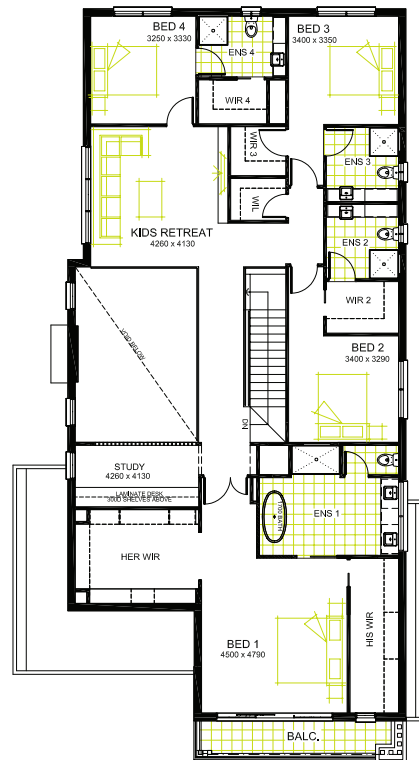

LONG ISLAND HOMES

HAMPTON 500

As Displayed at

LIVING AREAS

BEDROOMS

DIMENSIONS

Living:	5320 mm x 5680 mm	Bedroom 1:	4500 mm x 4790 mm	External Length:	23.34 m
Meals:	6020 mm x 4630 mm	Bedroom 2:	3400 mm x 3290 mm	External Width:	12.84 m
Theatre:	4260 mm x 4130 mm	Bedroom 3:	3400 mm x 3350 mm	Min Block Width:	14.00 m
Casual Living:	3120 mm x 6770 mm	Bedroom 4:	3250 mm x 3330 mm	Total:	467.16 sqm/50.29 sqs