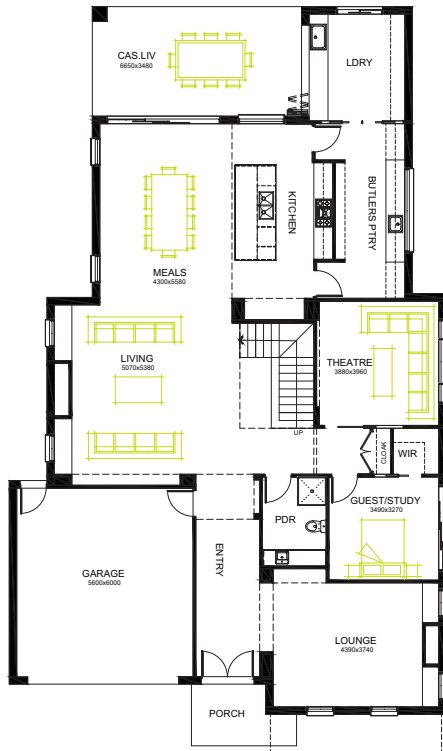

LONG ISLAND HOMES

COMO 530

As Displayed at **WOODLEA**

LIVING AREAS

BEDROOMS

DIMENSIONS

Living:	5070 mm x 5380 mm	Bedroom 1:	6370 mm x 4040 mm	External Length:	23.97 m
Lounge:	4390 mm x 3740 mm	Bedroom 2:	3800 mm x 3200 mm	External Width:	13.87 m
Retreat:	5640 mm x 4620 mm	Bedroom 3:	3850 mm x 3200 mm	Min Block Width:	16.00 m
Casual Living:	6650 mm x 3480 mm	Bedroom 4:	3880 mm x 3200 mm	Total:	492.56 sqm/53.02 sqs