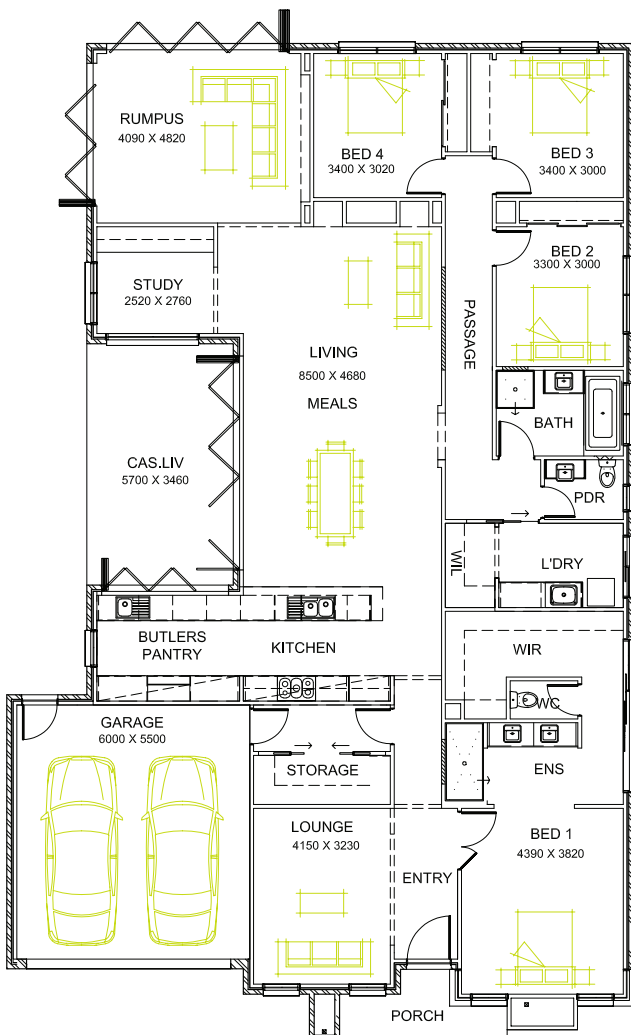

COCOS 330

As Displayed at **WOODLEA**

LIVING AREAS

Lounge:	4150 mm x 3230 mm
Living/Meals:	8500 mm x 4680 mm
Casual Living:	5700 mm x 3460 mm
Rumpus:	4090 mm x 4820 mm

BEDROOMS

Bedroom 1:	4390 mm x 3820 mm
Bedroom 2:	3300 mm x 3000 mm
Bedroom 3:	3400 mm x 3000 mm
Bedroom 4:	3400 mm x 3020 mm

DIMENSIONS

External Length:	23.53 m
External Width:	14.80 m
Min Block Width:	16.00 m
Total:	32.92 sqs

Phone: 1800 604 011
www.longislandhomes.com.au