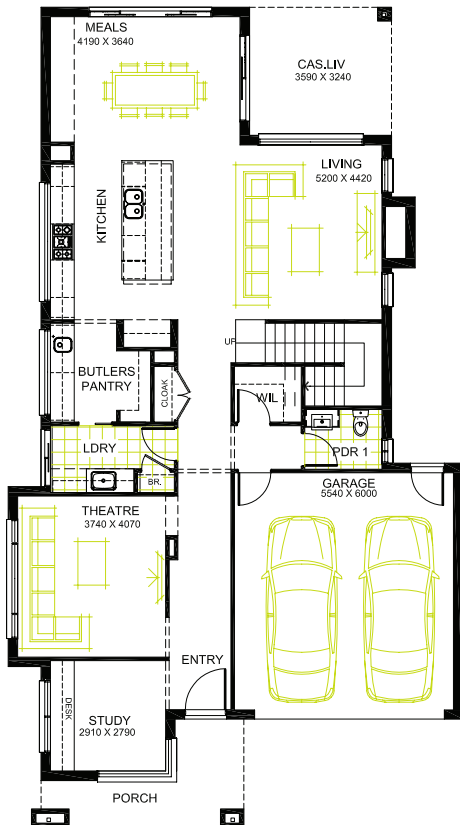

LONG ISLAND HOMES

BROOKLYN 380

As Displayed at  **habitat**

LIVING AREAS

BEDROOMS

DIMENSIONS

Living:	5200 mm x 4420 mm	Bedroom 1:	4560 mm x 3960 mm	External Length:	20.74 m
Meals:	4190 mm x 3640 mm	Bedroom 2:	3600 mm x 3010 mm	External Width:	11.50 m
Theatre:	3740 mm x 4070 mm	Bedroom 3:	3400 mm x 3350 mm	Min Block Width:	14.00 m
Casual Living:	3590 mm x 3240 mm	Bedroom 4:	3400 mm x 3350 mm	Total:	354.11 sqm/38.12 sqs