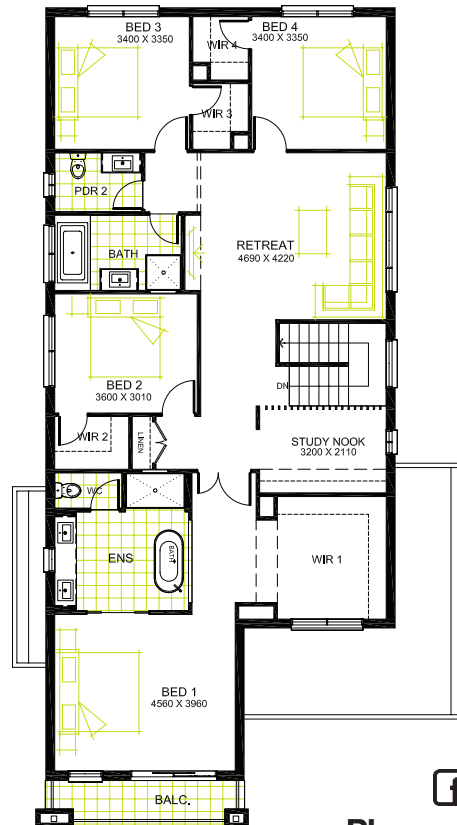

LONG ISLAND HOMES

BROOKLYN 380

As Displayed at  **habitat**

LIVING AREAS

BEDROOMS

DIMENSIONS

Living:	5200 mm x 4420 mm	Bedroom 1:	4560 mm x 3960 mm	External Length:	20.74 m
Meals:	4190 mm x 3640 mm	Bedroom 2:	3600 mm x 3010 mm	External Width:	11.50 m
Theatre:	3740 mm x 4070 mm	Bedroom 3:	3400 mm x 3350 mm	Min Block Width:	14.00 m
Casual Living:	3590 mm x 3240 mm	Bedroom 4:	3400 mm x 3350 mm	Total:	354.11 sqm/38.12 sqs