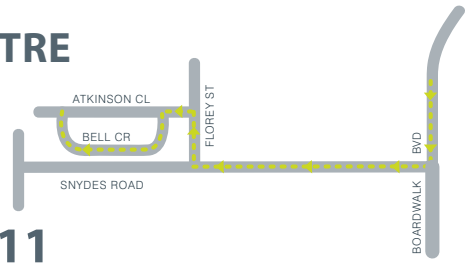

**NEW! POINT COOK DISPLAY CENTRE**  
16 Bell Crescent, Kingsford Estate Point Cook  
**DISPLAY CENTRE OPEN**  
11-5pm Sat - Sun & 12-5pm Weekdays  
Talk to Us Today – **1800 60 4011**  
A/H Phone Susan 0423 731 377 or Craig 0419 444 369