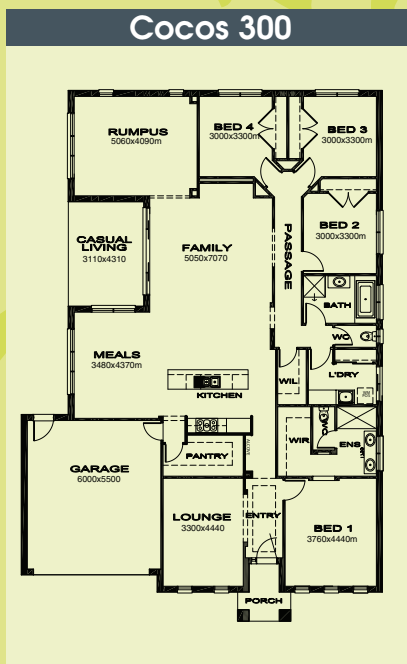

HOUSE ON LAND
PACKAGES IN POINT
COOK FROM
$399,900*

**NOW OPEN
2 New Display
Homes in
Point Cook**

**FREE $20,000 BONUS PACK with
EVERY House on Land Package**

**We Make it Easy for You...
We'll Take Care of That!!!**

- **FREE** Caesarstone benchtops
- **FREE** Glass splash back
- **FREE** Façade upgrade
- **FREE** European S/S dishwasher
- **FREE** Flyscreens
- **FREE** Window locks
- **FREE** 900mm european S/S appliance upgrade
- **FREE** Driveway