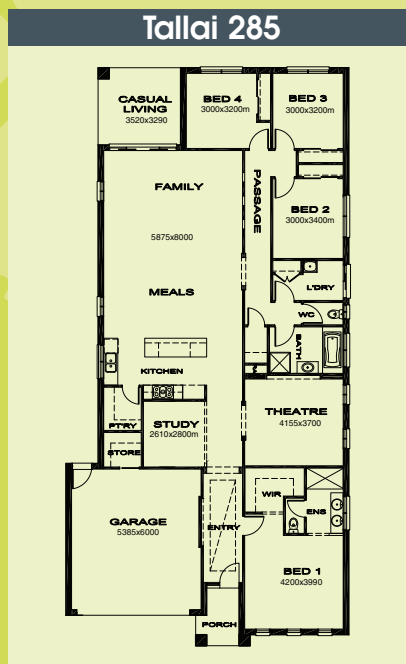

HOUSE ON LAND
PACKAGES IN POINT
COOK FROM
$399,900*

**NOW OPEN
2 New Display
Homes in
Point Cook**

**FREE $20,000 BONUS PACK with
EVERY House on Land Package**

**We Make it Easy for You...
We'll Take Care of That!!!**

- **FREE** Caesarstone benchtops
- **FREE** Glass splash back
- **FREE** Façade upgrade
- **FREE** European S/S dishwasher
- **FREE** Flyscreens
- **FREE** Window locks
- **FREE** 900mm european S/S appliance upgrade
- **FREE** Driveway